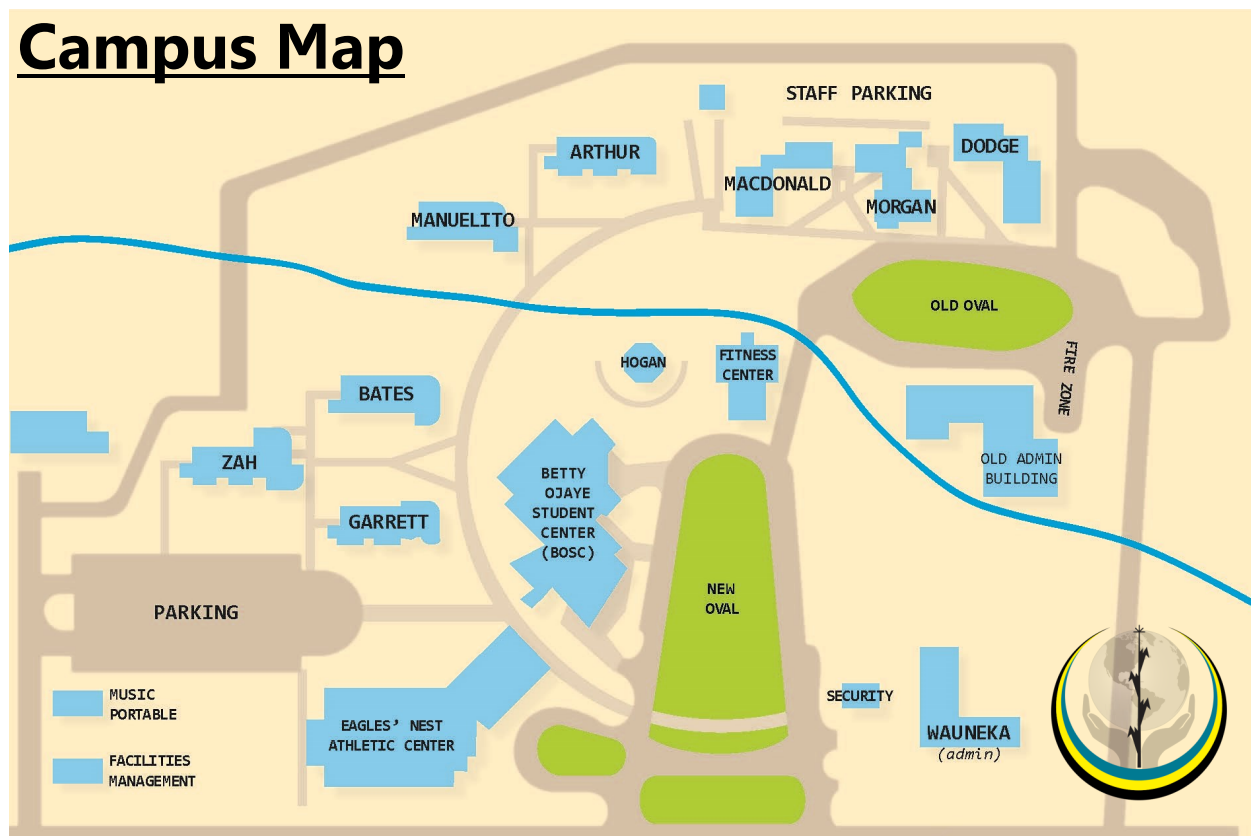

Campus Map

Wauneka Building

A111	Business Manager
A112	Business Office
A113	Head of School
A114	Board Room
A116	Director of Human Resources

Betty Ojaye Student Center (BOSC)

1st Floor

F162	Front Office
F163	Registrar
F165	Front Office Conference Room
F166	Office Space
F126	Science Classroom
F133	Science Classroom
F157	Library/Computer Lab
F142	McKenzie Health Center (SBHC)
F138	Dean of Instruction
F105	Parent Center
F106/F117	Dining/Student Lounge
<i>2nd Floor</i>	
F203	Academic Counselor
F204	BOSC Conference Room
F213	Navajo Language Classroom
F216	Computer Mezzanine
F209	Science Classroom

MacDonald Hall

Lower Level

M121	Student Recreation Center
M120	Dean of Student Life
M120	Asst. Dean of Student Life

1st Floor

M221	Social Studies Classroom
M220	Information Technology
M254	Social Studies Classroom
M255	Social Studies Classroom