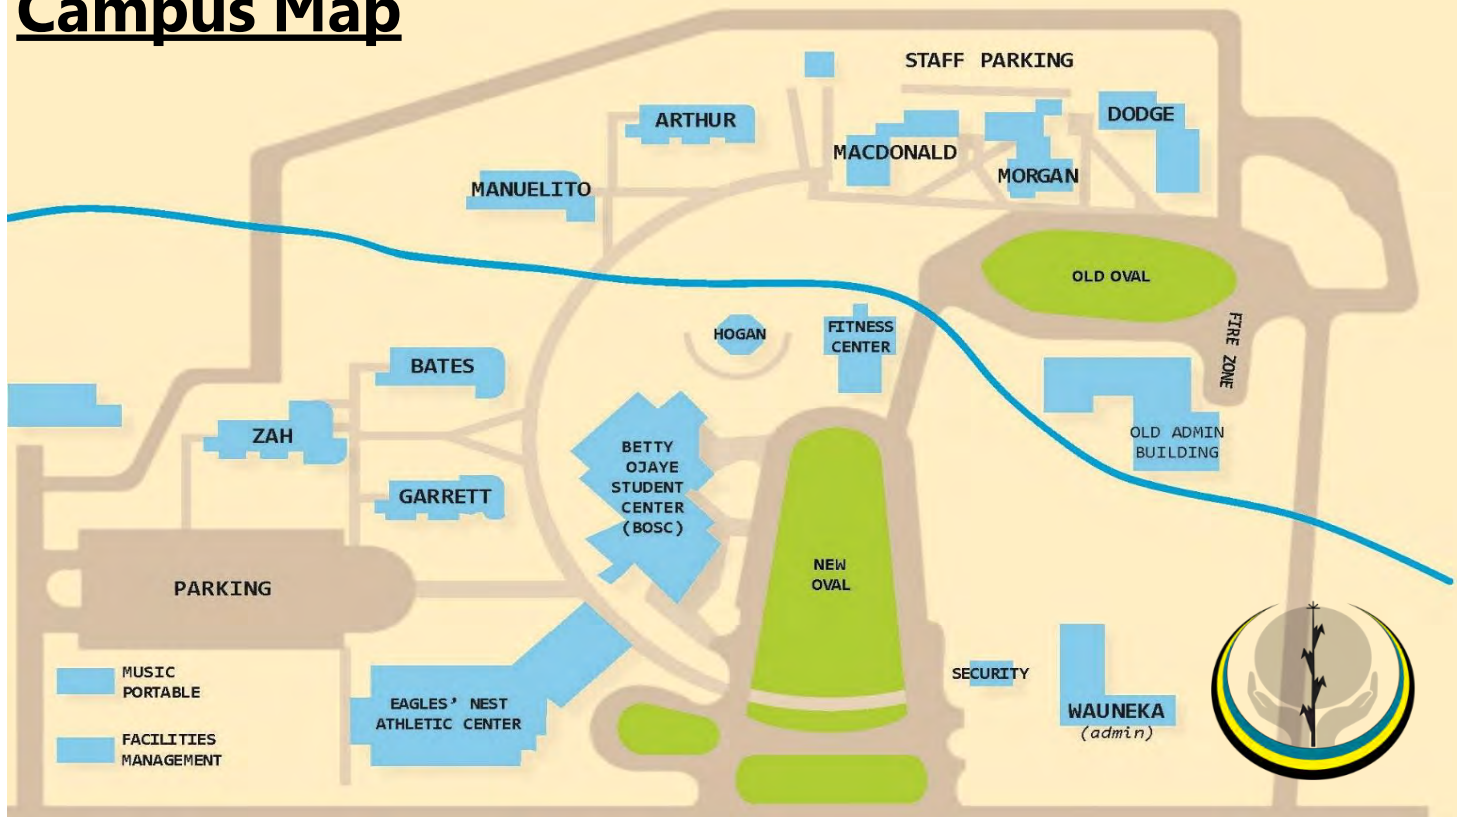

Campus Map

Wauneka Building

A111	Sheryl John-Bus Manager
A112	Business Office
A113	Betty Ojaye-Head of School
A114	Board Room
A116	Human Resources

Betty Ojaye St Center (BOSC)

1st Floor

F162	Front Office
F163	Margaret Staggers-Registrar
F165	Front Office Conference
F166	Joann Begay-Dean St Affairs
F126	Kevin Keeley Classroom
F133	Yolanda Flores Classroom
F157	Library/Computer Lab
F142	McKenzie Health (SBHC)
F138	Debbie Fowler-Counselor
F105	Student Council Office
F106	Cafeteria
F117	Student Lounge/Cafeteria

2nd Floor

F203	Vacant
F204	BOSC Conference Room
F213	Rose Nofchissey Classroom
F216	Computer Mezzanine
F209	Allison Henry Classroom

MacDonald Hall

Lower Level

M121	D.John-St Recreation Center
M120	Leland Becenti-Dean of St Life
M120	Ed Reece Asst-Dean of St Life